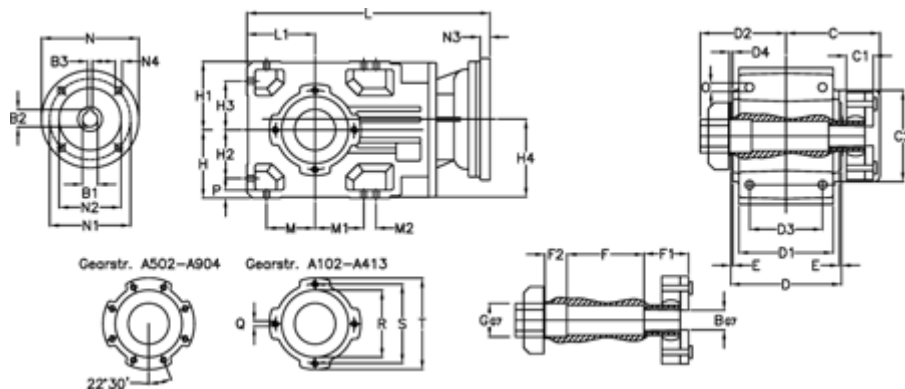

Article number: 29600100636220
 Description: Bevel helical gearbox
 A102QF30-6,3-P63B5

Measures

B = 30	D1 = 95	F2 = 36	L = 282.5	N3 = -
B1 = 11	D2 = 90	G = 32	L1 = 70	N4 = M8x19
B2 = 12.8	D3 = 75	GA = 14,5 NM	M = 50.0	O = 9.5
B3 = 4	d4 = 4.5	H = 70	M1 = 50.0	P = 9
C = 101.5	Description = A102QF-xx-P63 B5	H1 = 70	M2 = -	Q = M8x12
C1 = 29	E = 3.0	H2 = 50.0	N = 140	R = 80
C2 = 83.0	F = 77.5	H3 = 50.0	N1 = 115	S = 100
D = 117	F1 = 36.0	H4 = 83.0	N2 = 95	T = 120